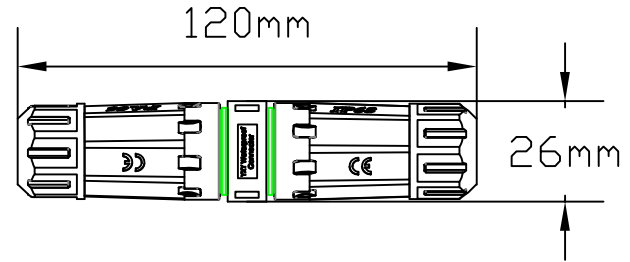

M20
IP68

P1 — P2
1 — 1

④	Duplex SC APC Coupler	1pcs
③	O-type silicone ring	4pcs
②	Circular rubber ring	2pcs
①	NyLon PA66	

A	FRIST EDITION	ZP	2017/3/30
REV.		C.N.	DATE
These drawings shall not be copied, reproduced, or used in any manner without written consent of LANshack		 Sales@LANshack.com 888-568-1230	
UNLESS OTHERWISE SPECIFIED: DIMENSIONS ARE IN MILLIMETERS ANGULAR TOLERANCE: ±1.0°		TITLE QuickTreX®; Premium Singlemode SC APC Duplex Outdoor Harsh Environment Waterproof IP68 Rated In-Line Fiber Optic Coupler	
DIMENSIONS TOLERANCE 0.00 TO 30.00mm ±0.10mm 30.01 TO 80.00mm ±0.13mm 80.01 TO 150.00mm ±0.15mm 150.01mm ±0.20mm		CHKD. T.D. DR.	CONF. APPD. A. D.
MATERIAL MATERIAL FINISH FINISH		PART NO. QT-OHE-IP68-INLFOC-SM-DSC-APC	
SCALE SHEET 1/1 UNIT MM SIZE A4 REV. A			