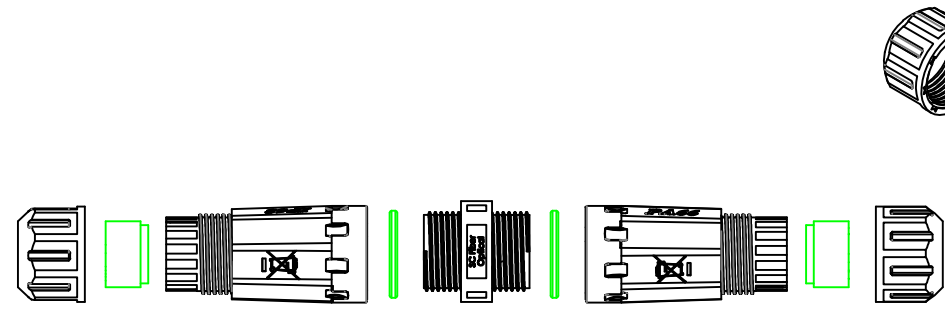

M20
IP68

P1 — P2
1 — 1

④	Duplex SC APC Coupler	1pcs
③	O-type silicone ring	4pcs
②	Circular rubber ring	2pcs
①	NyLon PA66	

A	FRIST EDITION	ZP	2017/3/30
REV.		C.N.	DATE
These drawings shall not be copied, reproduced, or used in any manner without written consent of LANshack		 Sales@LANshack.com 888-568-1230	
UNLESS OTHERWISE SPECIFIED: DIMENSIONS ARE IN MILLIMETERS ANGULAR TOLERANCE: ±1.0°		TITLE QuickTreX®; Premium Singlemode SC APC Duplex Outdoor Harsh Environment Waterproof IP68 Rated In-Line Fiber Optic Coupler	
DIMENSIONS TOLERANCE 0.00 TO 30.00mm ±0.10mm 30.01 TO 80.00mm ±0.13mm 80.01 TO 150.00mm ±0.15mm 150.01mm ±0.20mm		CHKD. T.D. DR.	CONF. APPD. A. D.
MATERIAL MATERIAL FINISH FINISH		PART NO. QT-OHE-IP68-INLFOC-SM-DSC-APC	
SCALE SHEET 1/1 UNIT MM SIZE A4 REV. A			