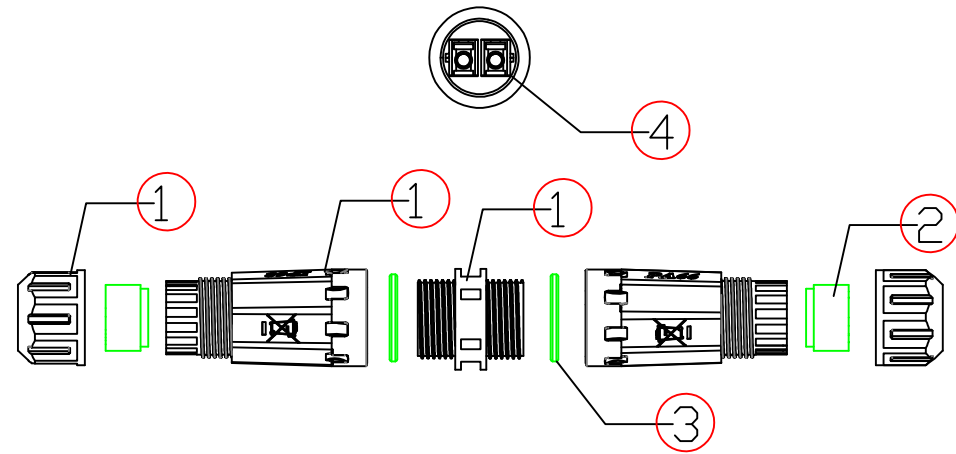

M20
IP68

P1 — P2
1 — 1

④	Duplex SC APC Coupler	1pcs
③	O-type silicone ring	4pcs
②	Circular rubber ring	2pcs
①	NyLon PA66	

A	FRIST EDITION	ZP	2017/3/30
REV.		C.N.	DATE
These drawings shall not be copied, reproduced, or used in any manner without written consent of LANshack		 Sales@LANshack.com 888-568-1230	
UNLESS OTHERWISE SPECIFIED: DIMENSIONS ARE IN MILLIMETERS ANGULAR TOLERANCE: ±1.0°		TITLE QuickTreX®; Premium Singlemode SC APC Duplex Outdoor Harsh Environment Waterproof IP68 Rated In-Line Fiber Optic Coupler	
DIMENSIONS TOLERANCE 0.00 TO 30.00mm ±0.10mm 30.01 TO 80.00mm ±0.13mm 80.01 TO 150.00mm ±0.15mm 150.01mm ±0.20mm		CHKD. T.D. DR.	CONF. APPD. A. D.
MATERIAL MATERIAL FINISH FINISH		PART NO. QT-OHE-IP68-INLFOC-SM-DSC-APC	
SCALE SHEET 1/1 UNIT MM SIZE A4 REV. A			