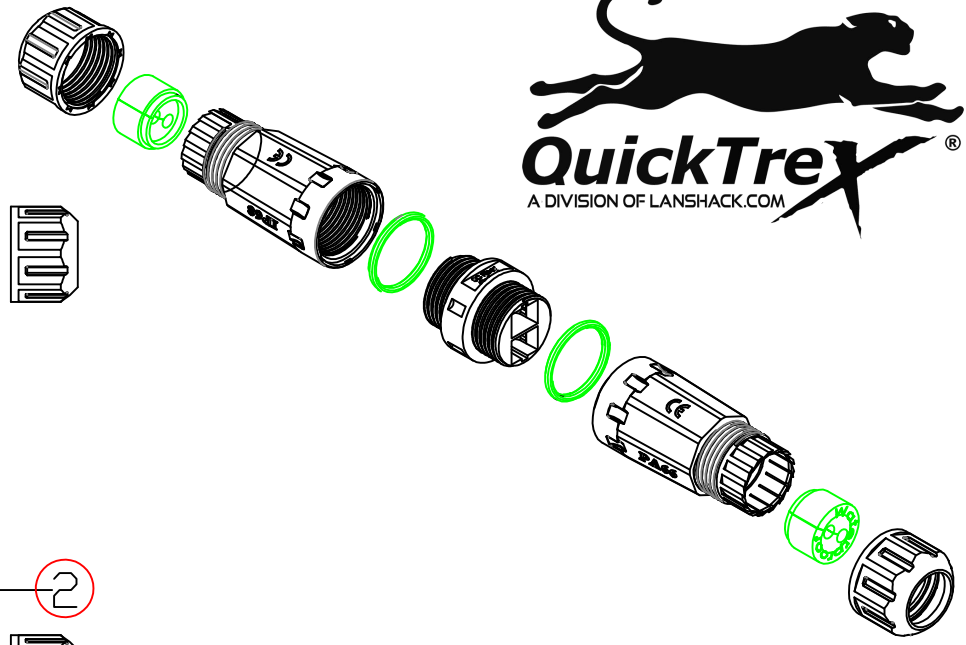

M20
IP68

P1 — P2
1 — 1

④	Duplex SC APC Coupler	1pcs
③	O-type silicone ring	4pcs
②	Circular rubber ring	2pcs
①	NyLon PA66	

A	FRIST EDITION	ZP	2017/3/30
REV.		C.N.	DATE
These drawings shall not be copied, reproduced, or used in any manner without written consent of LANshack		 Sales@LANshack.com 888-568-1230	
UNLESS OTHERWISE SPECIFIED: DIMENSIONS ARE IN MILLIMETERS ANGULAR TOLERANCE: ±1.0°		TITLE QuickTreX®; Premium Singlemode SC APC Duplex Outdoor Harsh Environment Waterproof IP68 Rated In-Line Fiber Optic Coupler	
DIMENSIONS TOLERANCE 0.00 TO 30.00mm ±0.10mm 30.01 TO 80.00mm ±0.13mm 80.01 TO 150.00mm ±0.15mm 150.01mm ±0.20mm		CHKD. T.D. DR.	CONF. APPD. A. D.
MATERIAL MATERIAL FINISH FINISH		PART NO. QT-OHE-IP68-INLFOC-SM-DSC-APC	
SCALE SHEET 1/1 UNIT MM SIZE A4 REV. A			